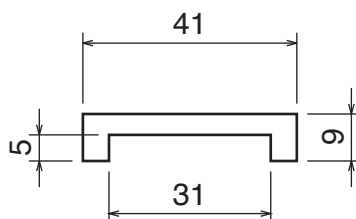

Part	Article-Nr.	Colour
111	11101	black
111	11102	green